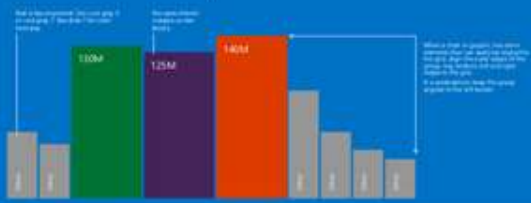

Viewed by me

David Wright

PRINCIPAL GROUP PM MANAGER
FAST PM - Norway

Marie Reinhardt

PROGRAM MANAGER II
FAST PM - Norway

Minimalize and plan

QR 3 planning

PowerPoint