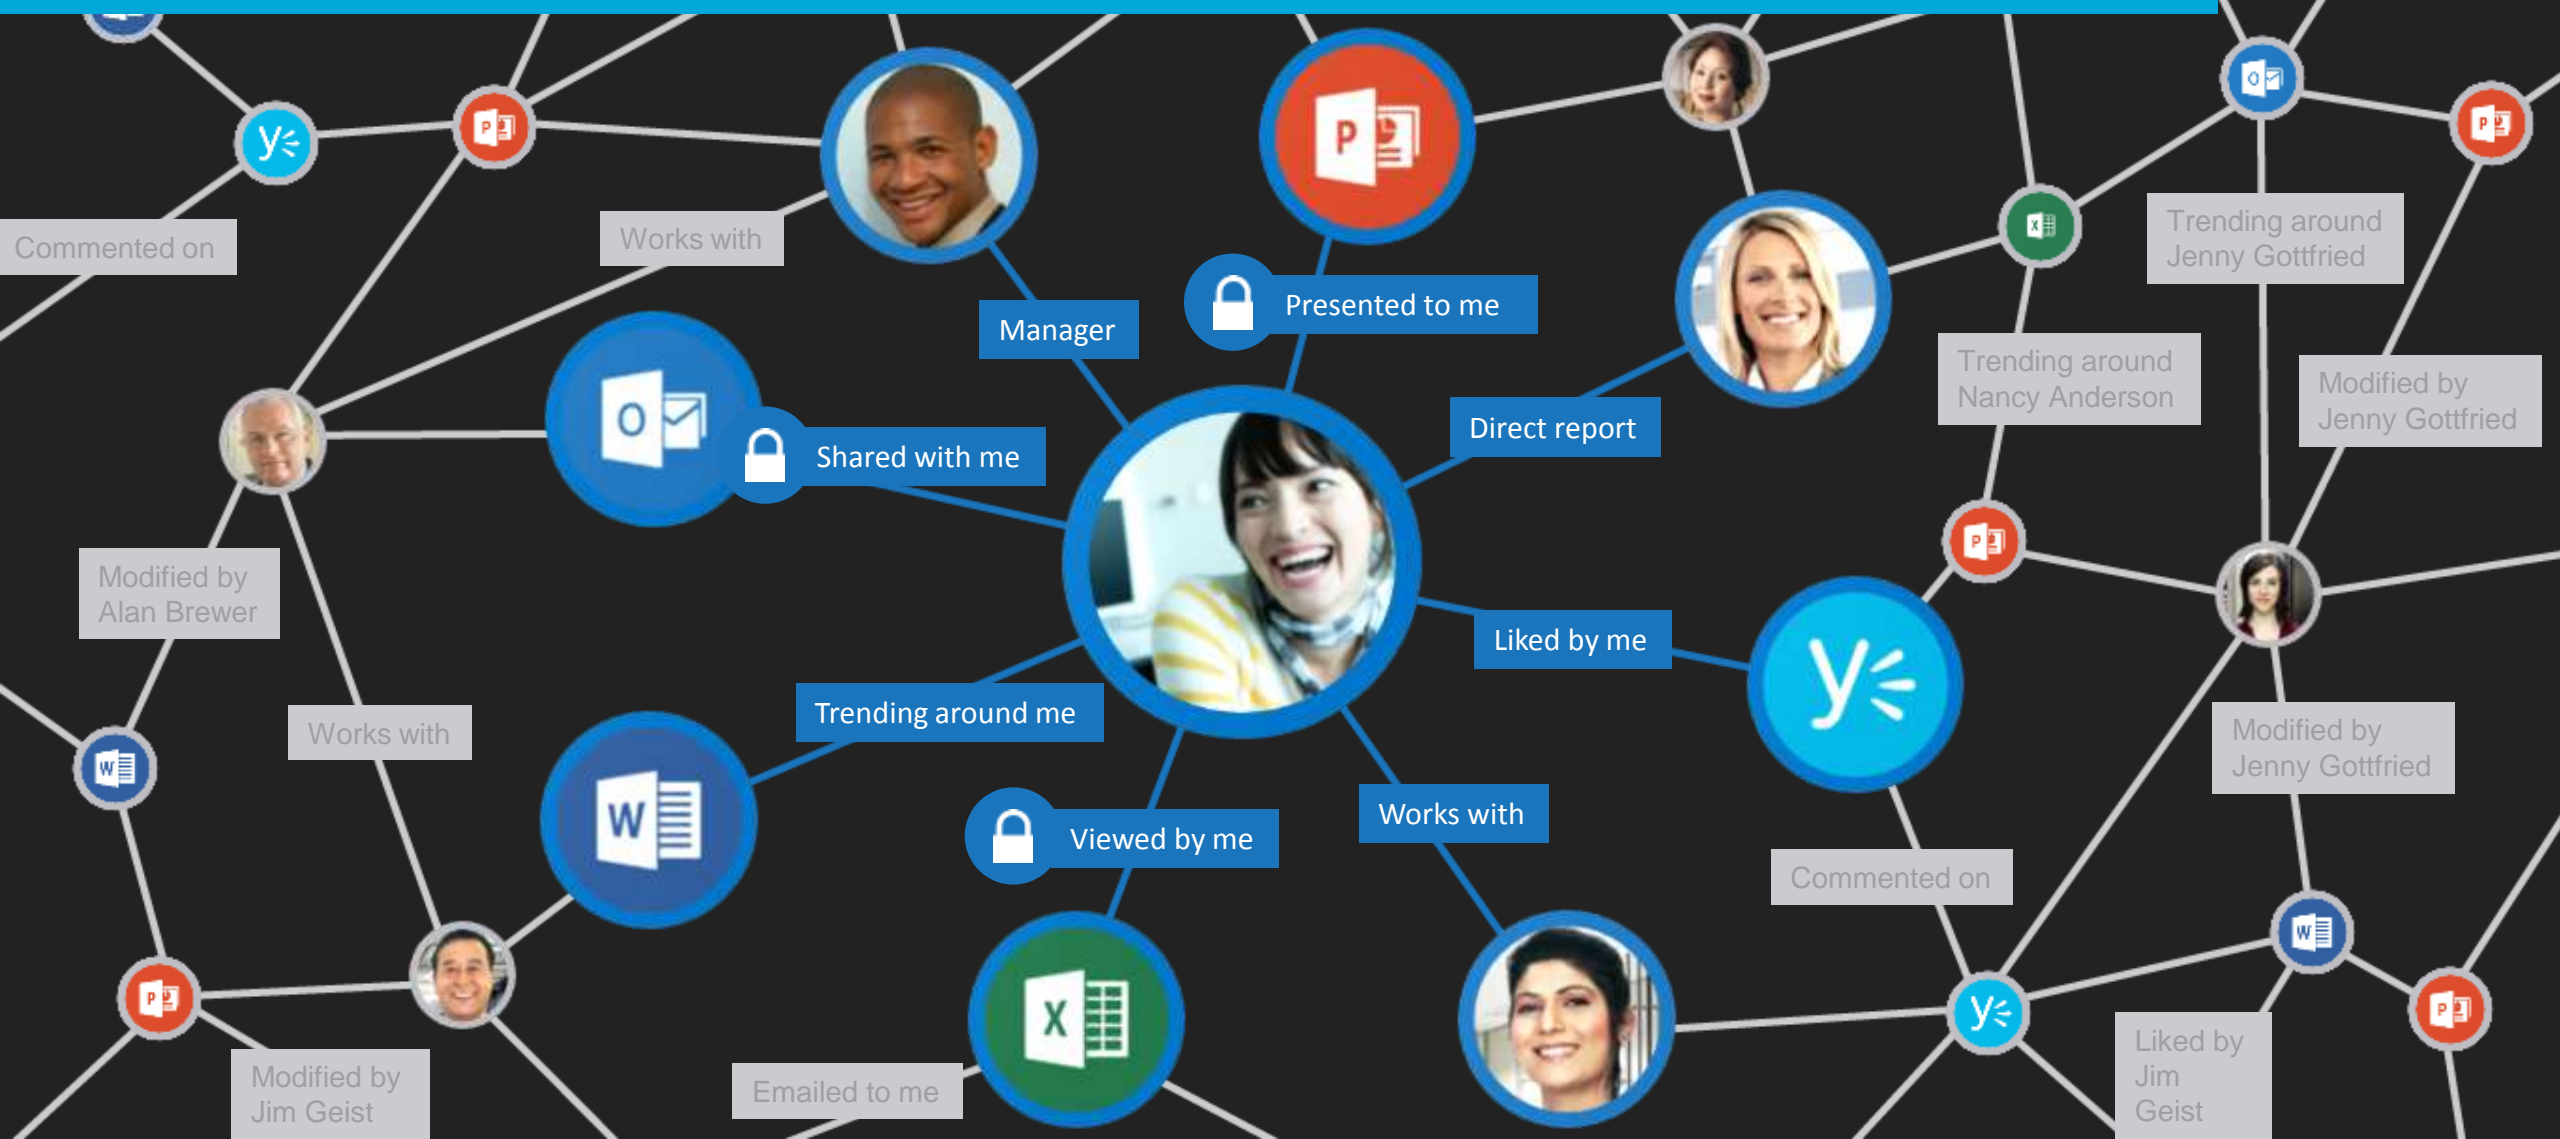

What is The Office Graph?